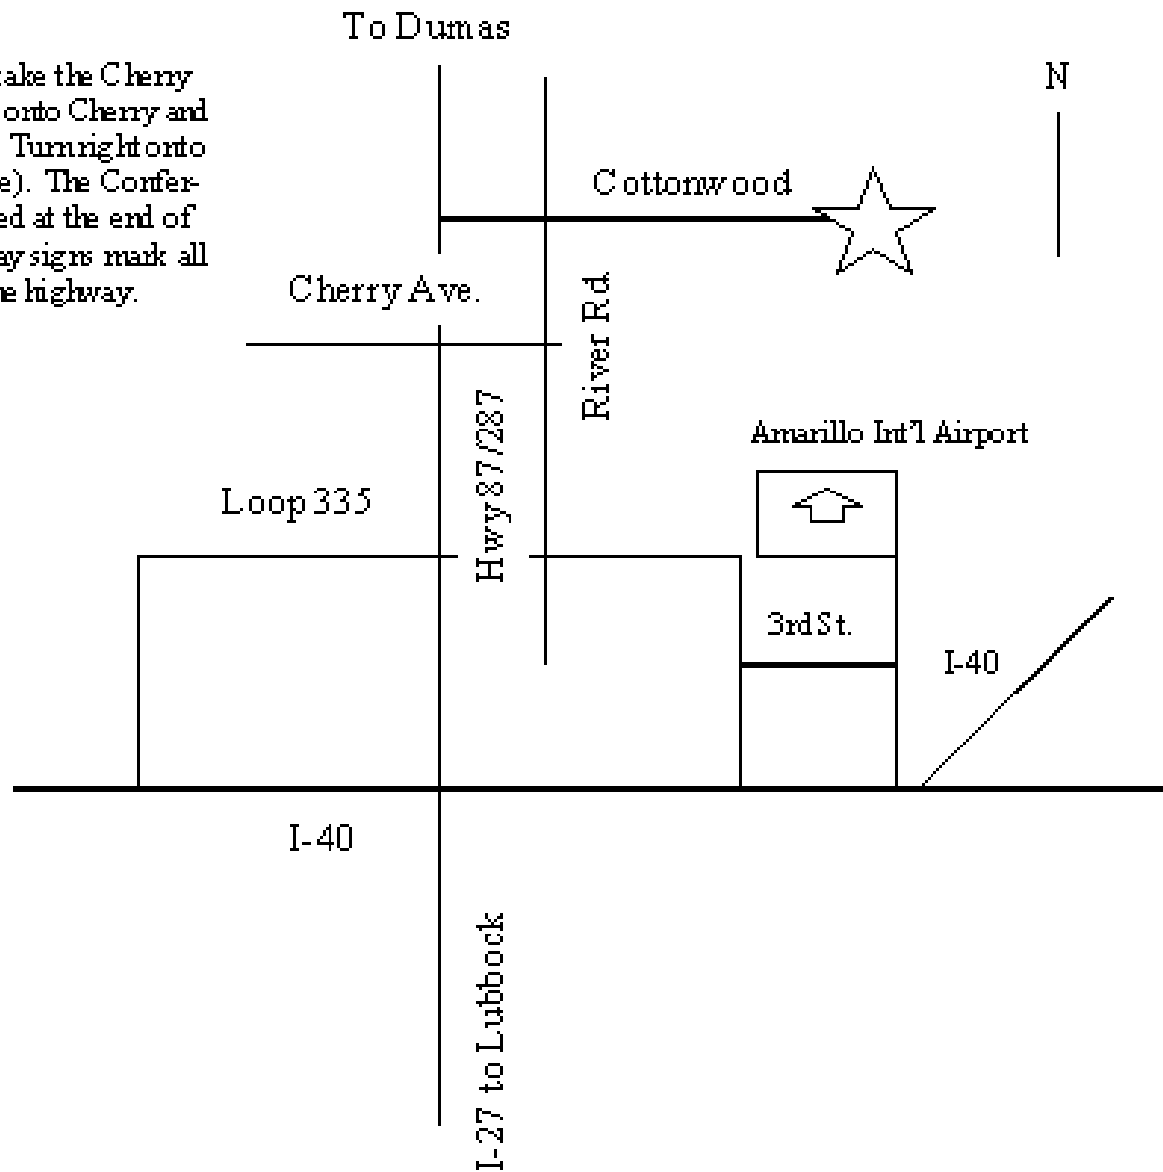

Bishop Quarterman Conference Center  
232 East Cottonwood  
Amarillo, TX 79108  
(806) 383-6878

From the Highway, take the Cherry Ave. exit. Turn right onto Cherry and left onto River Road. Turn right onto Cottonwood (1/2 mile). The Conference Center is located at the end of Cottonwood. Highway signs mark all the turns from the highway.

Shuttle Service from Airport: Admiral Charters (806) 373-3030